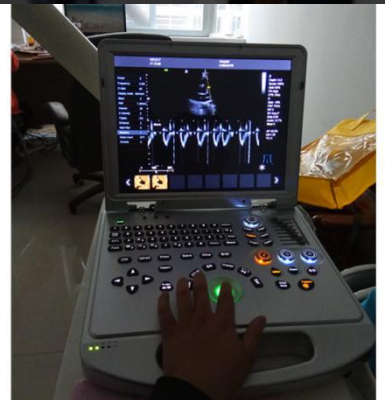

Various data solutions

Built-in SSD hard drive,LAN port,HDMI port,USB port, External video printer,USB laser/jet printer and so on.

The latest powerful platform

The multi-purpose user presets,comprehensive measurement&report system,built-in image achieve system,quick image storage/retrieve/transfer,one-button direct print,make the complete workflow better than what you can dream of.

CW function on cardiac

Image on other applications

Real time 4D on fetal