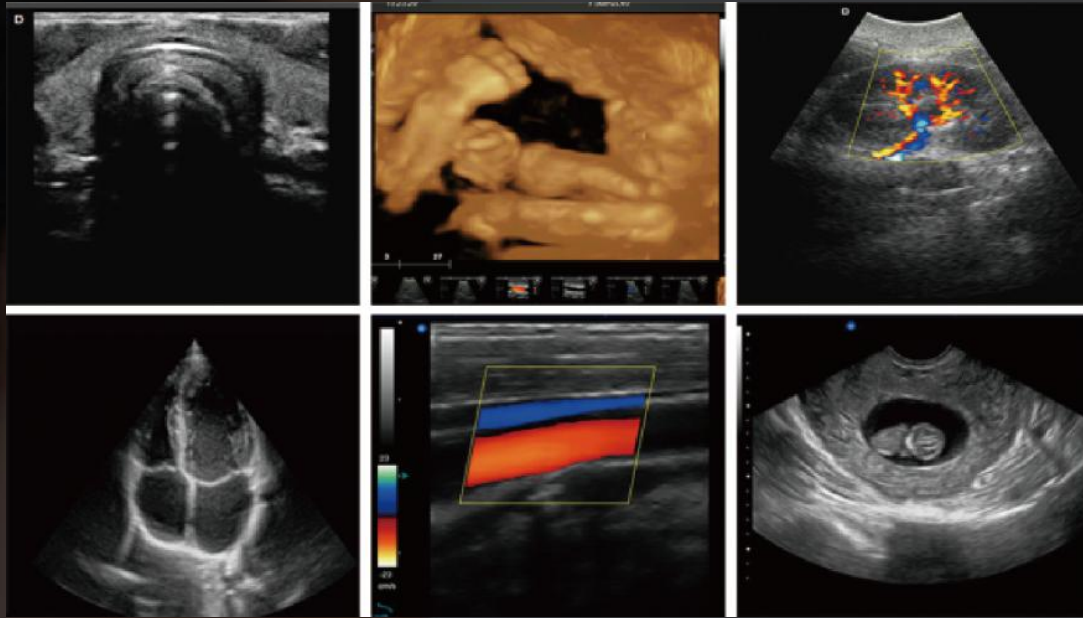

Define your own work-style

Fully customized work settings for data table/graph,function keys,icons,formulae,measurement,report layout...all based on your own work style and habits.Save,Storage Commitment,Print,Work list;providing more advanced file management solutions;

Various data solutions

Built-in SSD hard drive,LAN port,HDMI port,USB port, External video printer,USB laser/jet printer and so on.

The latest powerful platform

The multi-purpose user presets,comprehensive measurement&report system,built-in image achieve system,quick image storage/retrieve/transfer,one-button direct print,make the complete workflow better than what you can dream of.

CW function on cardiac

Image on other applications

Real time 4D on fetal